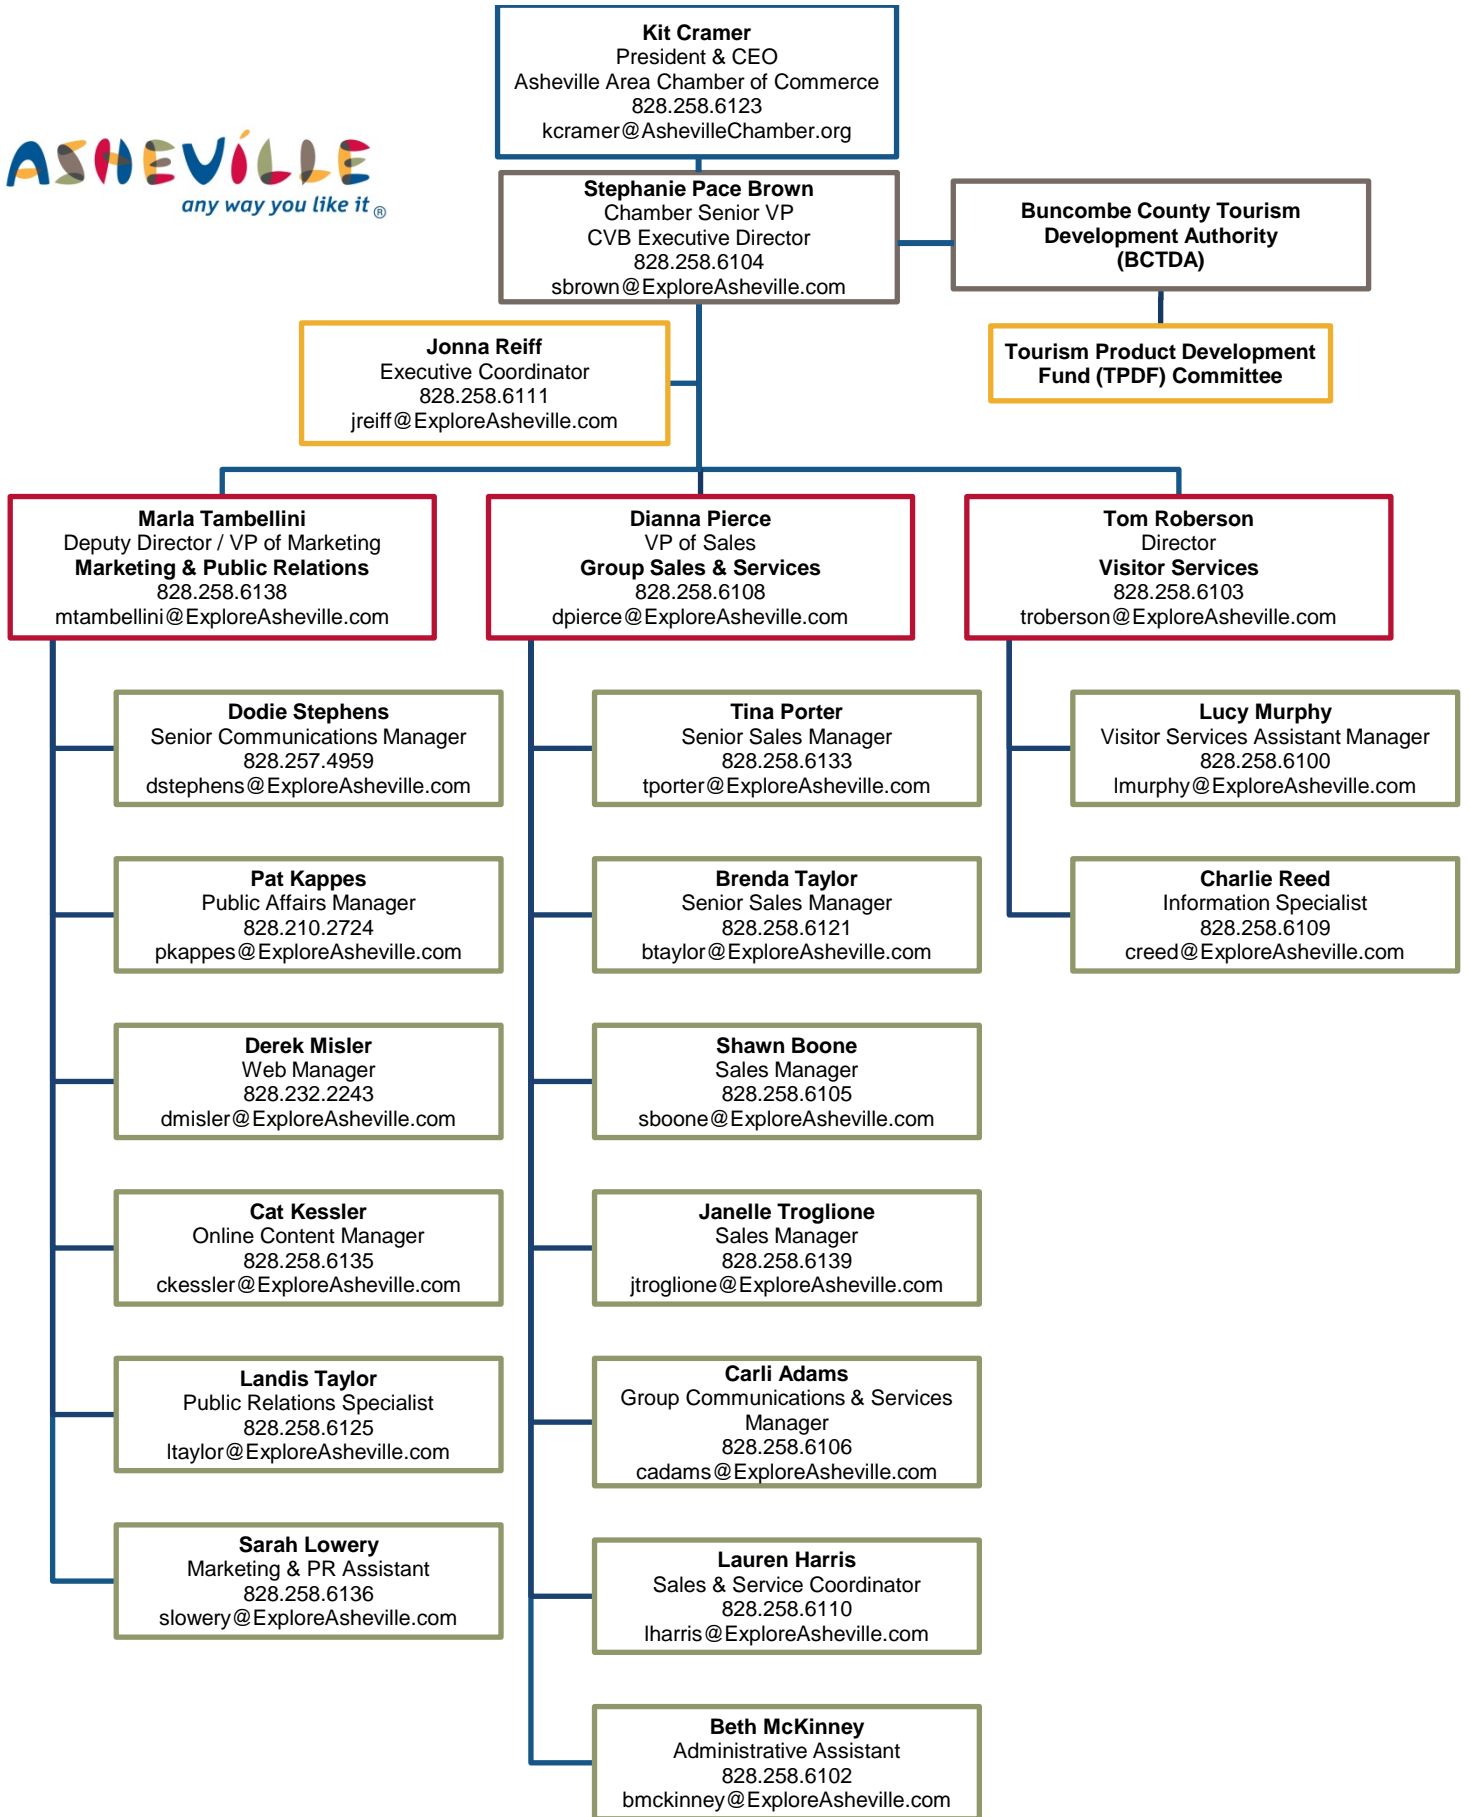

Asheville Convention & Visitors Bureau – Organizational Chart

Kit Cramer
President & CEO
Asheville Area Chamber of Commerce
828.258.6123
kcramer@AshevilleChamber.org

Stephanie Pace Brown
Chamber Senior VP
CVB Executive Director
828.258.6104
sbrown@ExploreAsheville.com