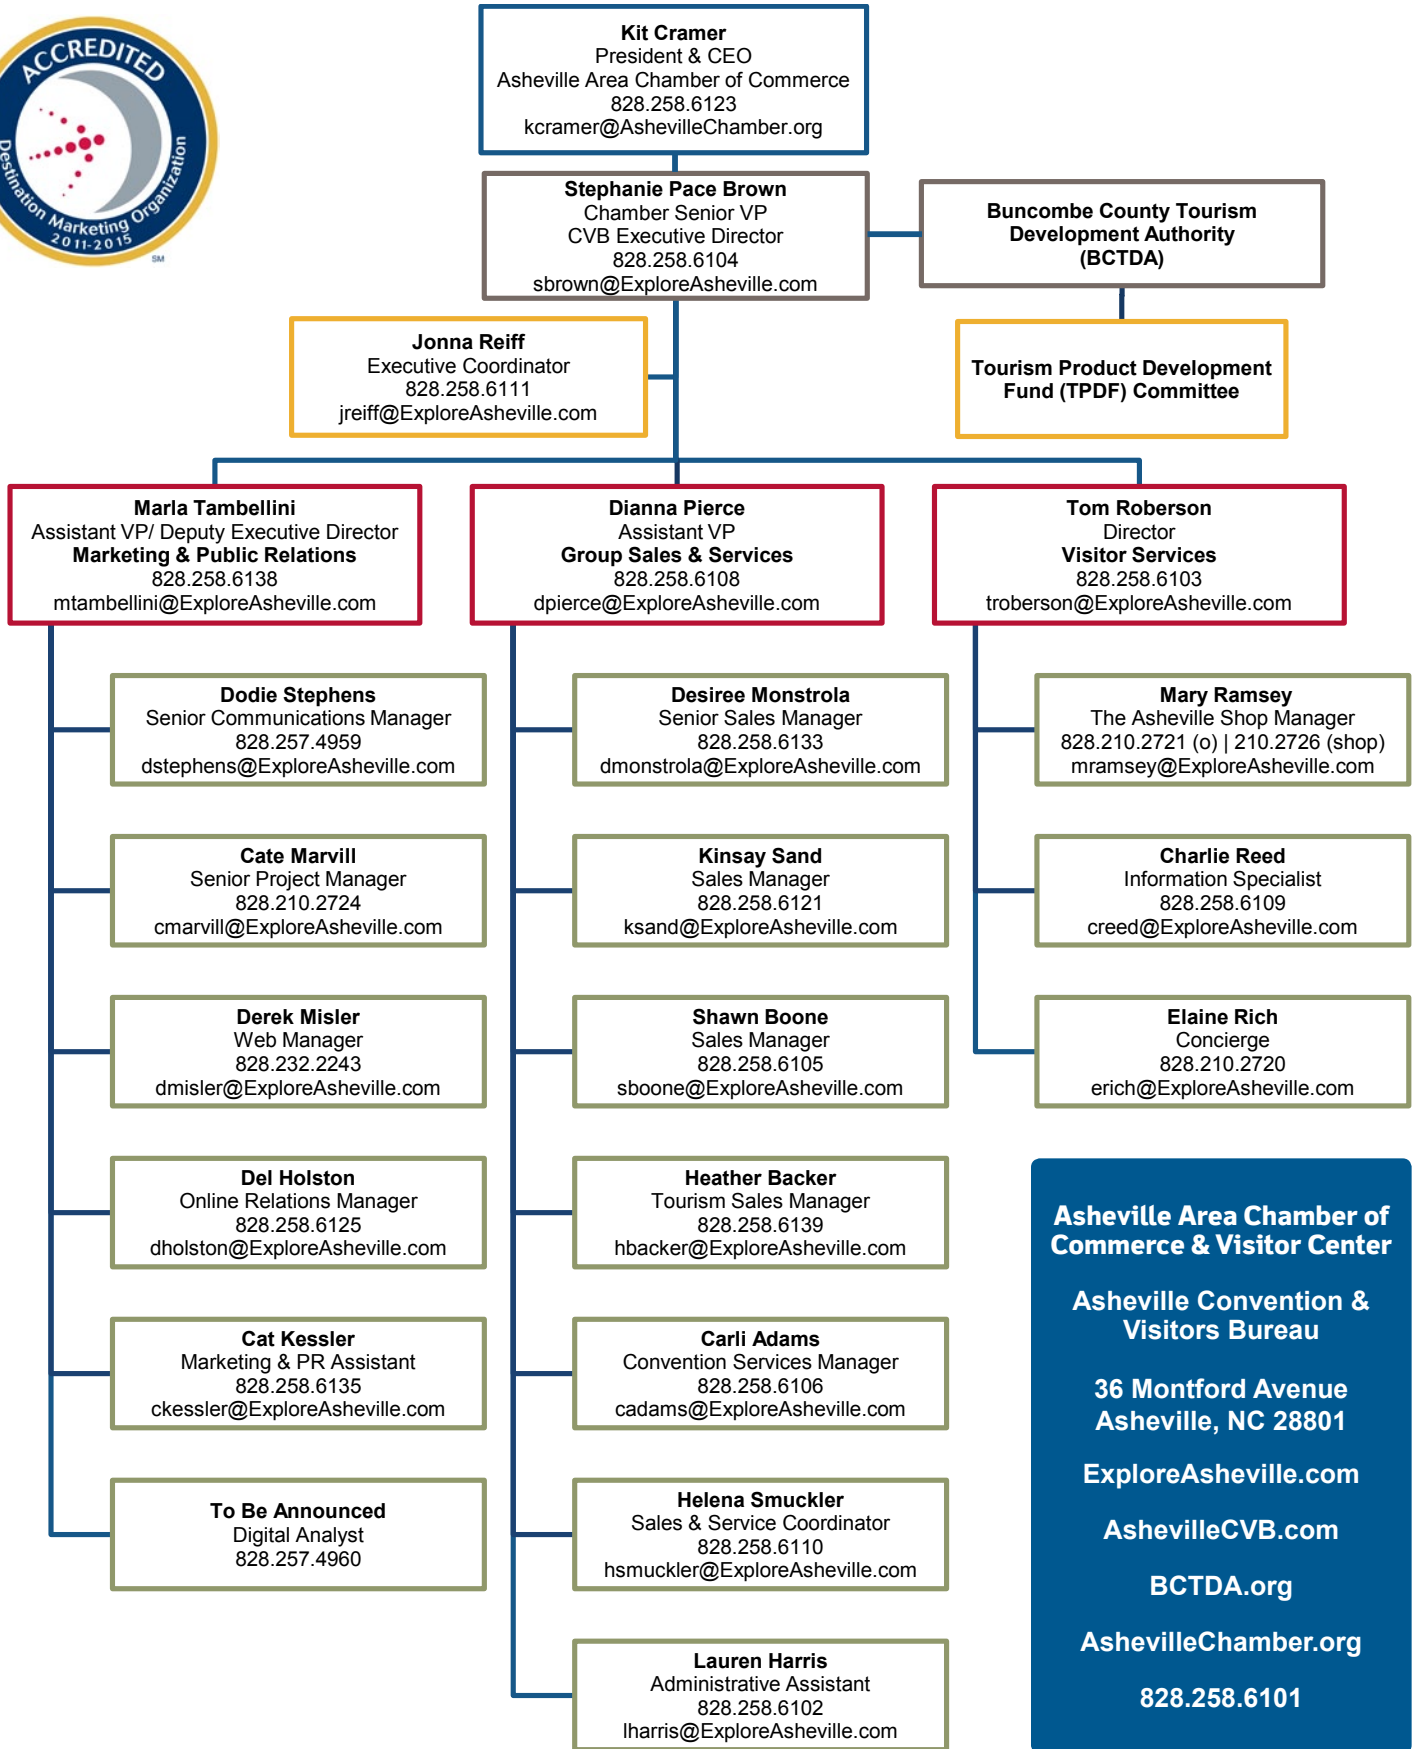

The Asheville CVB Team

**Asheville Area Chamber of
Commerce & Visitor Center**

**Asheville Convention &
Visitors Bureau**

**36 Montford Avenue
Asheville, NC 28801**

ExploreAsheville.com

AshevilleCVB.com

BCTDA.org