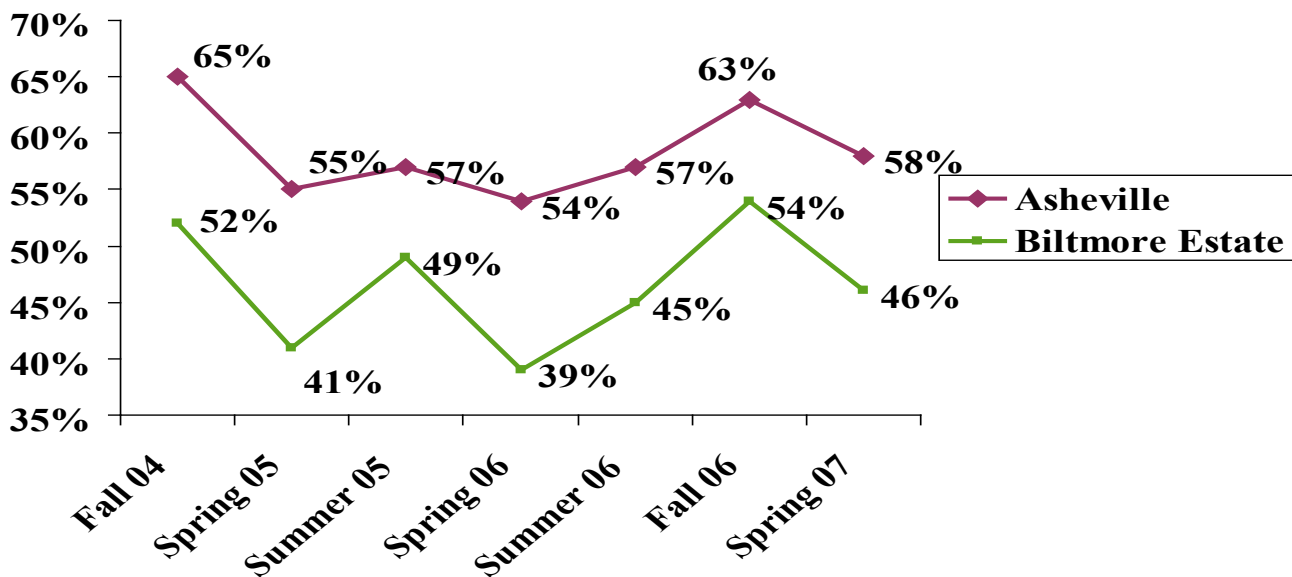

Asheville Area Visitor Survey Data Spring 2007

Visiting Biltmore Estate was the most mentioned activity by leisure visitors

Visitor Response to single open-ended question:

What activities are included in your plans while visiting Asheville this time?

Fall has the highest % of Asheville repeat and Biltmore repeat visitors

Visitor Response to two separate questions:

Have you ever visited Asheville before?

Have you ever visited Biltmore Estate prior to this trip?