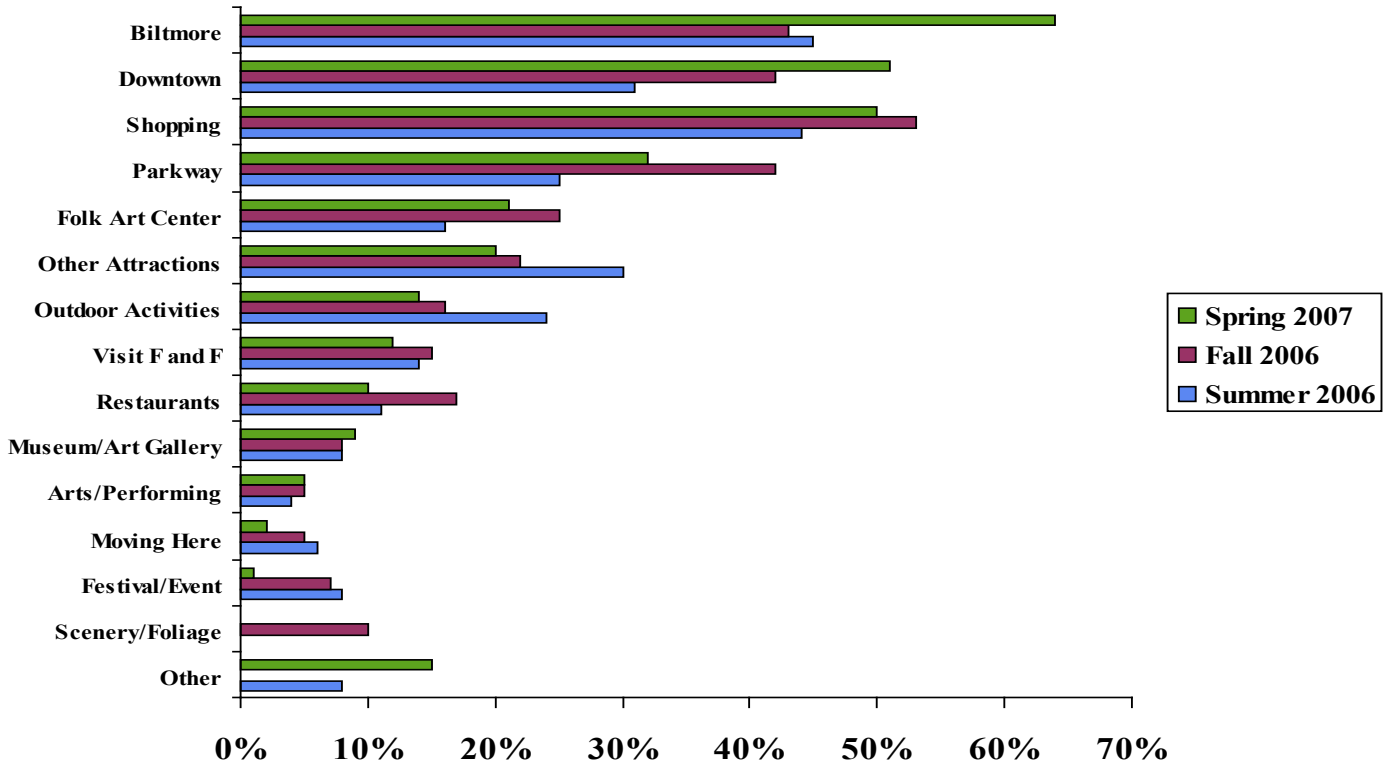

Asheville Area Visitor Survey Data Spring 2007

Visiting Biltmore Estate was the most mentioned activity by leisure visitors

Visitor Response to single open-ended question:

What activities are included in your plans while visiting Asheville this time?

Fall has the highest % of Asheville repeat and Biltmore repeat visitors

Visitor Response to two separate questions:

Have you ever visited Asheville before?

Have you ever visited Biltmore Estate prior to this trip?